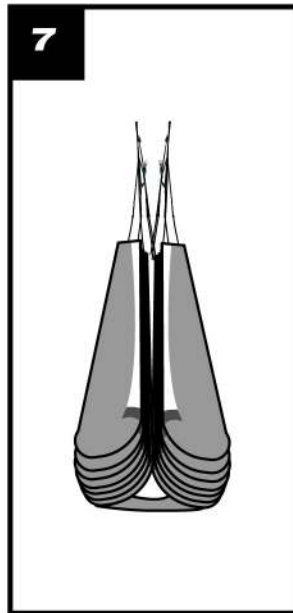

GLIDER FOLDING MANUAL

Nkare version

GLIDER FOLDING MANUAL

Inner bag version

9

10

11